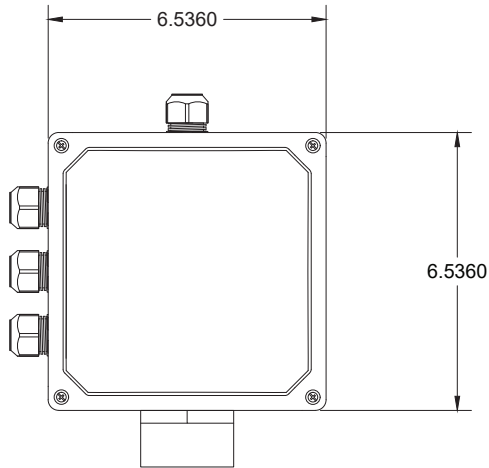

Models:

- 95-10 - 6"x 6"x 4" polycarbonate junction box (no connectors or hubs installed)
- 95-11 - 8"x 8"x 4" polycarbonate junction box for simplex systems (1.5" hub, 3 float grips, 1 small pump grip: .2"-.44")
- 95-12 - 8"x 8"x 4" polycarbonate junction box for duplex system (2" hub, 4 float grips, 2 small pump grips: .2"-.44")
- 95-13 - 8"x 8"x 4" polycarbonate junction box for simplex system (1.5" hub, 3 float grips, 1 large pump grip: .435"-.705")
- 95-14 - 8"x 8"x 4" polycarbonate junction box for duplex system (2" hub, 4 float grips, 2 large pump grips: .435" - .705")
- 95-15 - 8"x 8"x 4" polycarbonate junction box (no connectors or hub installed)
- 96-04 - 10"x 8"x 6" clear front polycarbonate junction box (2" hub, 4 float grips, 2 large pump grips: .435" - .705")

Optional:

To add back plate and terminal block to junction box, place "P" followed by the number of through-feed terminals required (i.e. #95-11P9). Contact the factory for custom junction box options and pricing.

JUNCTION BOXES

Typical Simplex Wiring
6"x 6"x 4" Enclosure

Typical Duplex Wiring
8"x 8"x 4" Enclosure

Technical Specifications:

- Enclosure and lid - Indoor/Outdoor NEMA 4X panel enclosure: heavy duty polycarbonate with screw cover
- Hub and wire grips: Liquid tight, UL listed and CSA certified
- Temperature range: -40° to 265°F