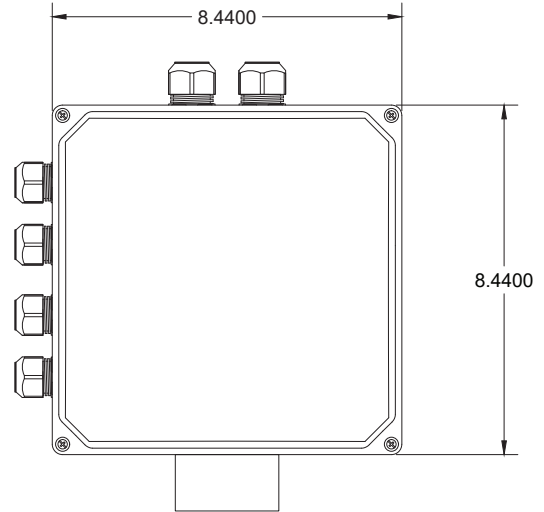

Models:

- 95-10 - 6"x 6"x 4" polycarbonate junction box (no connectors or hubs installed)
- 95-11 - 8"x 8"x 4" polycarbonate junction box for simplex systems (1.5" hub, 3 float grips, 1 small pump grip: .2"-.44")
- 95-12 - 8"x 8"x 4" polycarbonate junction box for duplex system (2" hub, 4 float grips, 2 small pump grips: .2"-.44")
- 95-13 - 8"x 8"x 4" polycarbonate junction box for simplex system (1.5" hub, 3 float grips, 1 large pump grip: .435"-.705")
- 95-14 - 8"x 8"x 4" polycarbonate junction box for duplex system (2" hub, 4 float grips, 2 large pump grips: .435" - .705")
- 95-15 - 8"x 8"x 4" polycarbonate junction box (no connectors or hub installed)
- 96-04 - 10"x 8"x 6" clear front polycarbonate junction box (2" hub, 4 float grips, 2 large pump grips: .435" - .705")

Optional:

To add back plate and terminal block to junction box, place "P" followed by the number of through-feed terminals required (i.e. #95-11P9). Contact the factory for custom junction box options and pricing.

Features:

- Rated NEMA 4X for outdoor use
- Pull point to remove lid
- Includes external mounting hardware
- Protects electrical connections from moisture and other elements

Your Trusted Source for Quality Control Panels.®

JUNCTION BOXES

Typical Simplex Wiring
6"x 6"x 4" Enclosure

Typical Duplex Wiring
8"x 8"x 4" Enclosure

Technical Specifications:

- Enclosure and lid - Indoor/Outdoor NEMA 4X panel enclosure: heavy duty polycarbonate with screw cover
- Hub and wire grips: Liquid tight, UL listed and CSA certified
- Temperature range: -40° to 265°F